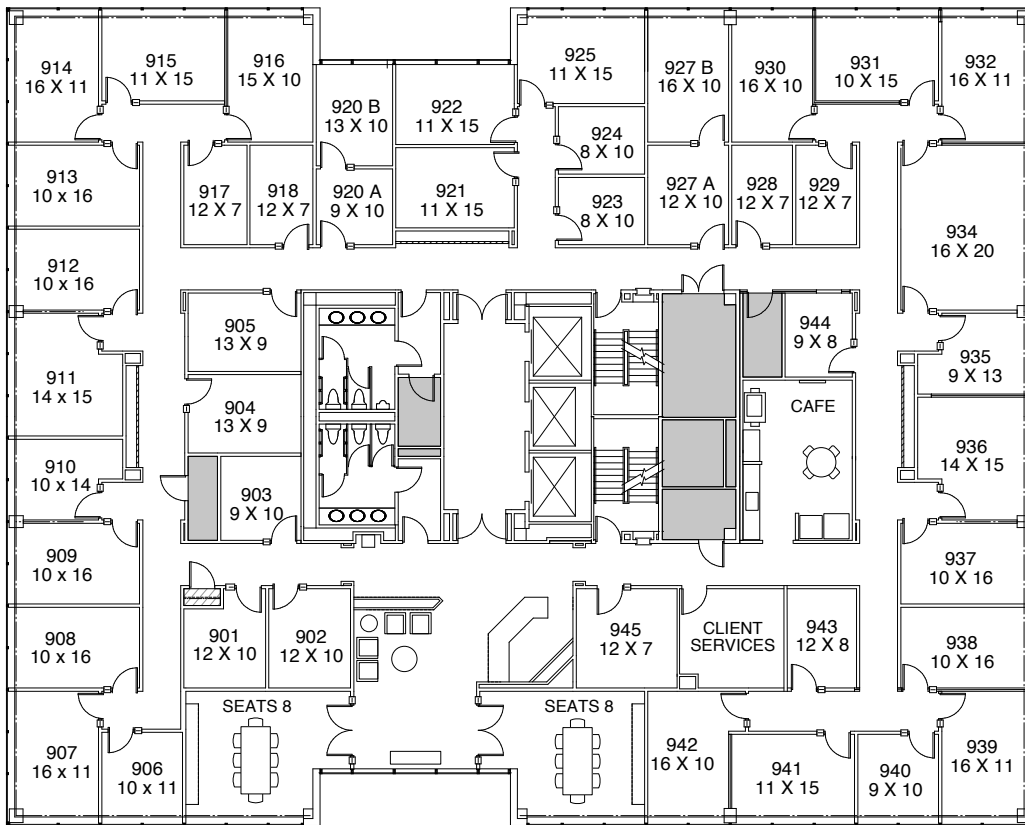

3rd Floor

9th Floor

BusinessSuites Town Center

10440 Little Patuxent Parkway, Suite 300
Columbia, Maryland 21044

www.bsstowntowncenter.com

(410) 740-8700 phone
(410) 740-5603 fax